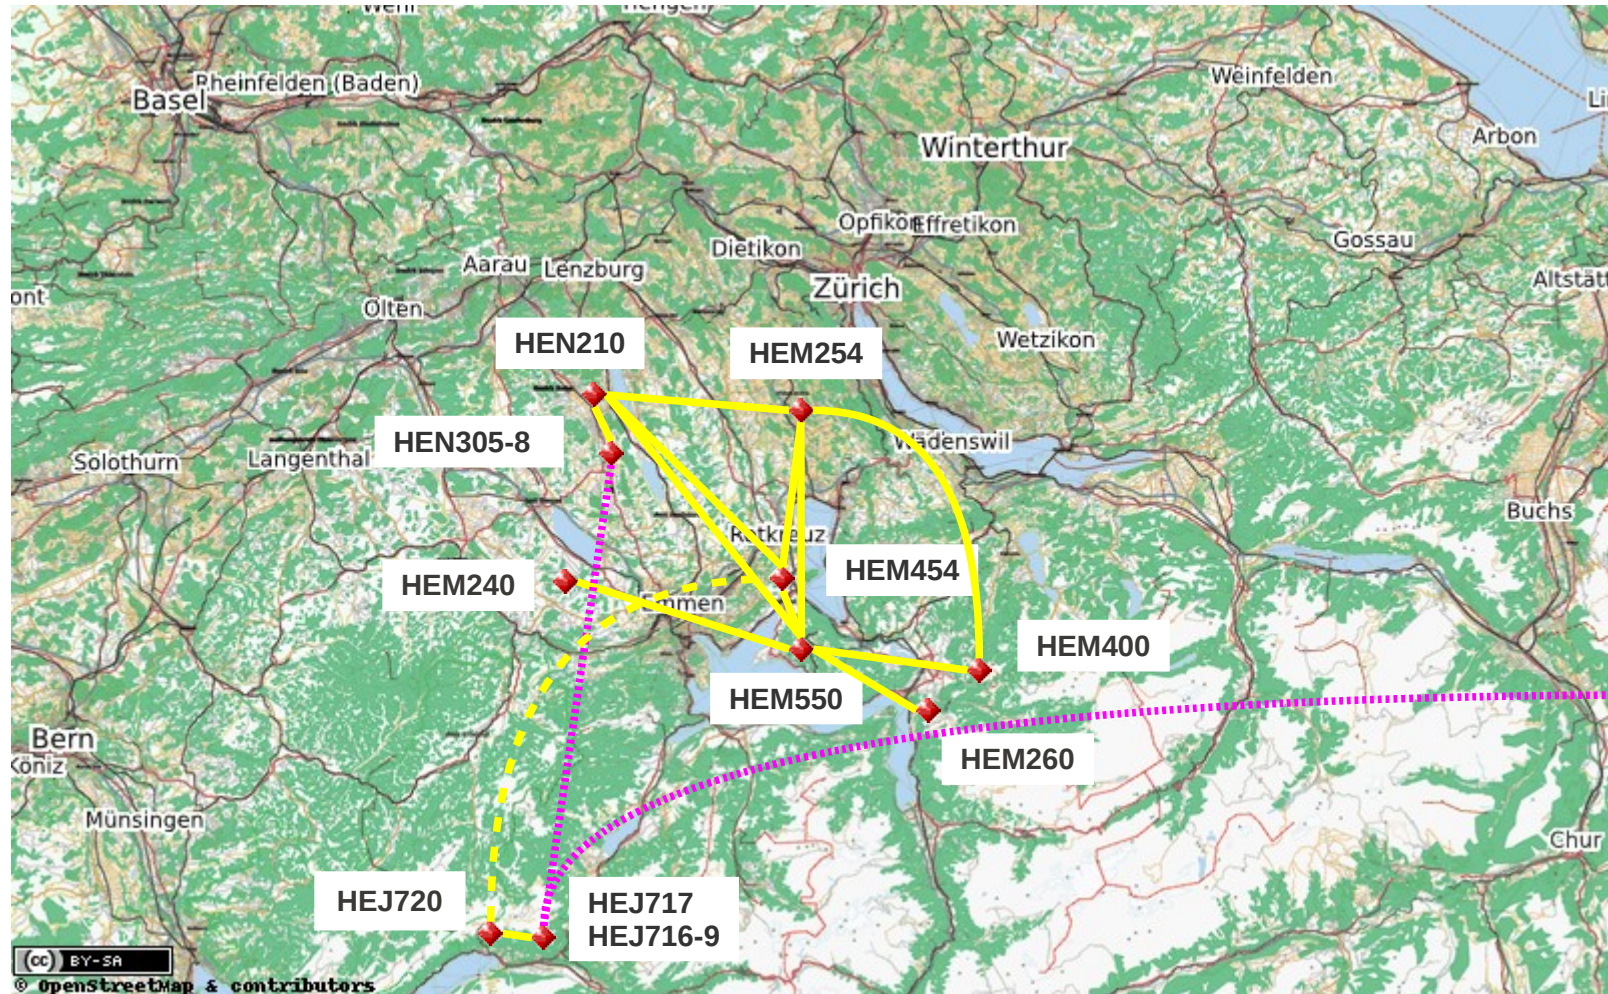

Link-Map CB-Packet-Radio Switzerland

Version RC 1 beta

| CALL | LOCATION | LOCATOR | CHANNEL | NODE-SOFT | SERVICE | REMARKS |
|----------|--------------------------------|---------|---------------|-----------|----------|---|
| HEJ716-9 | Brienzwiler, Berner Oberland | JN46BS | 24 | XNET | NODE | Internet-Link Connection (not 24/7) |
| HEJ717 | Brienzwiler, Berner Oberland | JN46BS | link HEJ716-9 | openBCM | S&F BBS | FWD: FU0BOX,DBO530,CB9SNK via I-Link, HEN305 via E-Mail |
| HEJ720 | Brienz-Wellenberg | JN46AS | 24 | XNET | NODE | Link HEM454 unstable |
| HEM240 | Ruswilerberg / LU 760m ov. Sea | JN47BC | 25 | TheNET | NODE | |
| HEM254 | Albis/ZH 720m | JN47FG | 24/25 | XNET | NODE/BBS | |
| HEM260 | Fronalpstock / SZ 1922m | JN46HX | 24 | XNET | NODE | |
| HEM400 | Rotenfluh / SZ 1525m | JN47IA | 22/24/25 | XNET | NODE/BBS | |
| HEM454 | Honegg / SZ 850m | JN47FC | 24 | XNET | NODE/BBS | Link HEJ720 unstable |
| HEM550 | Rigi-Staffel / SZ 1604m | JN47FB | 24/25 | XNET | NODE/BBS | |
| HEN210 | Homberg / AG 800m | JN47CG | 24 | XNET | NODE/BBS | |
| HEN305-8 | Menziken / AG 600m | JN47CF | 24 | openBCM | S&F BBS | FileForward via E-Mail HEN305⇄HEJ717 |